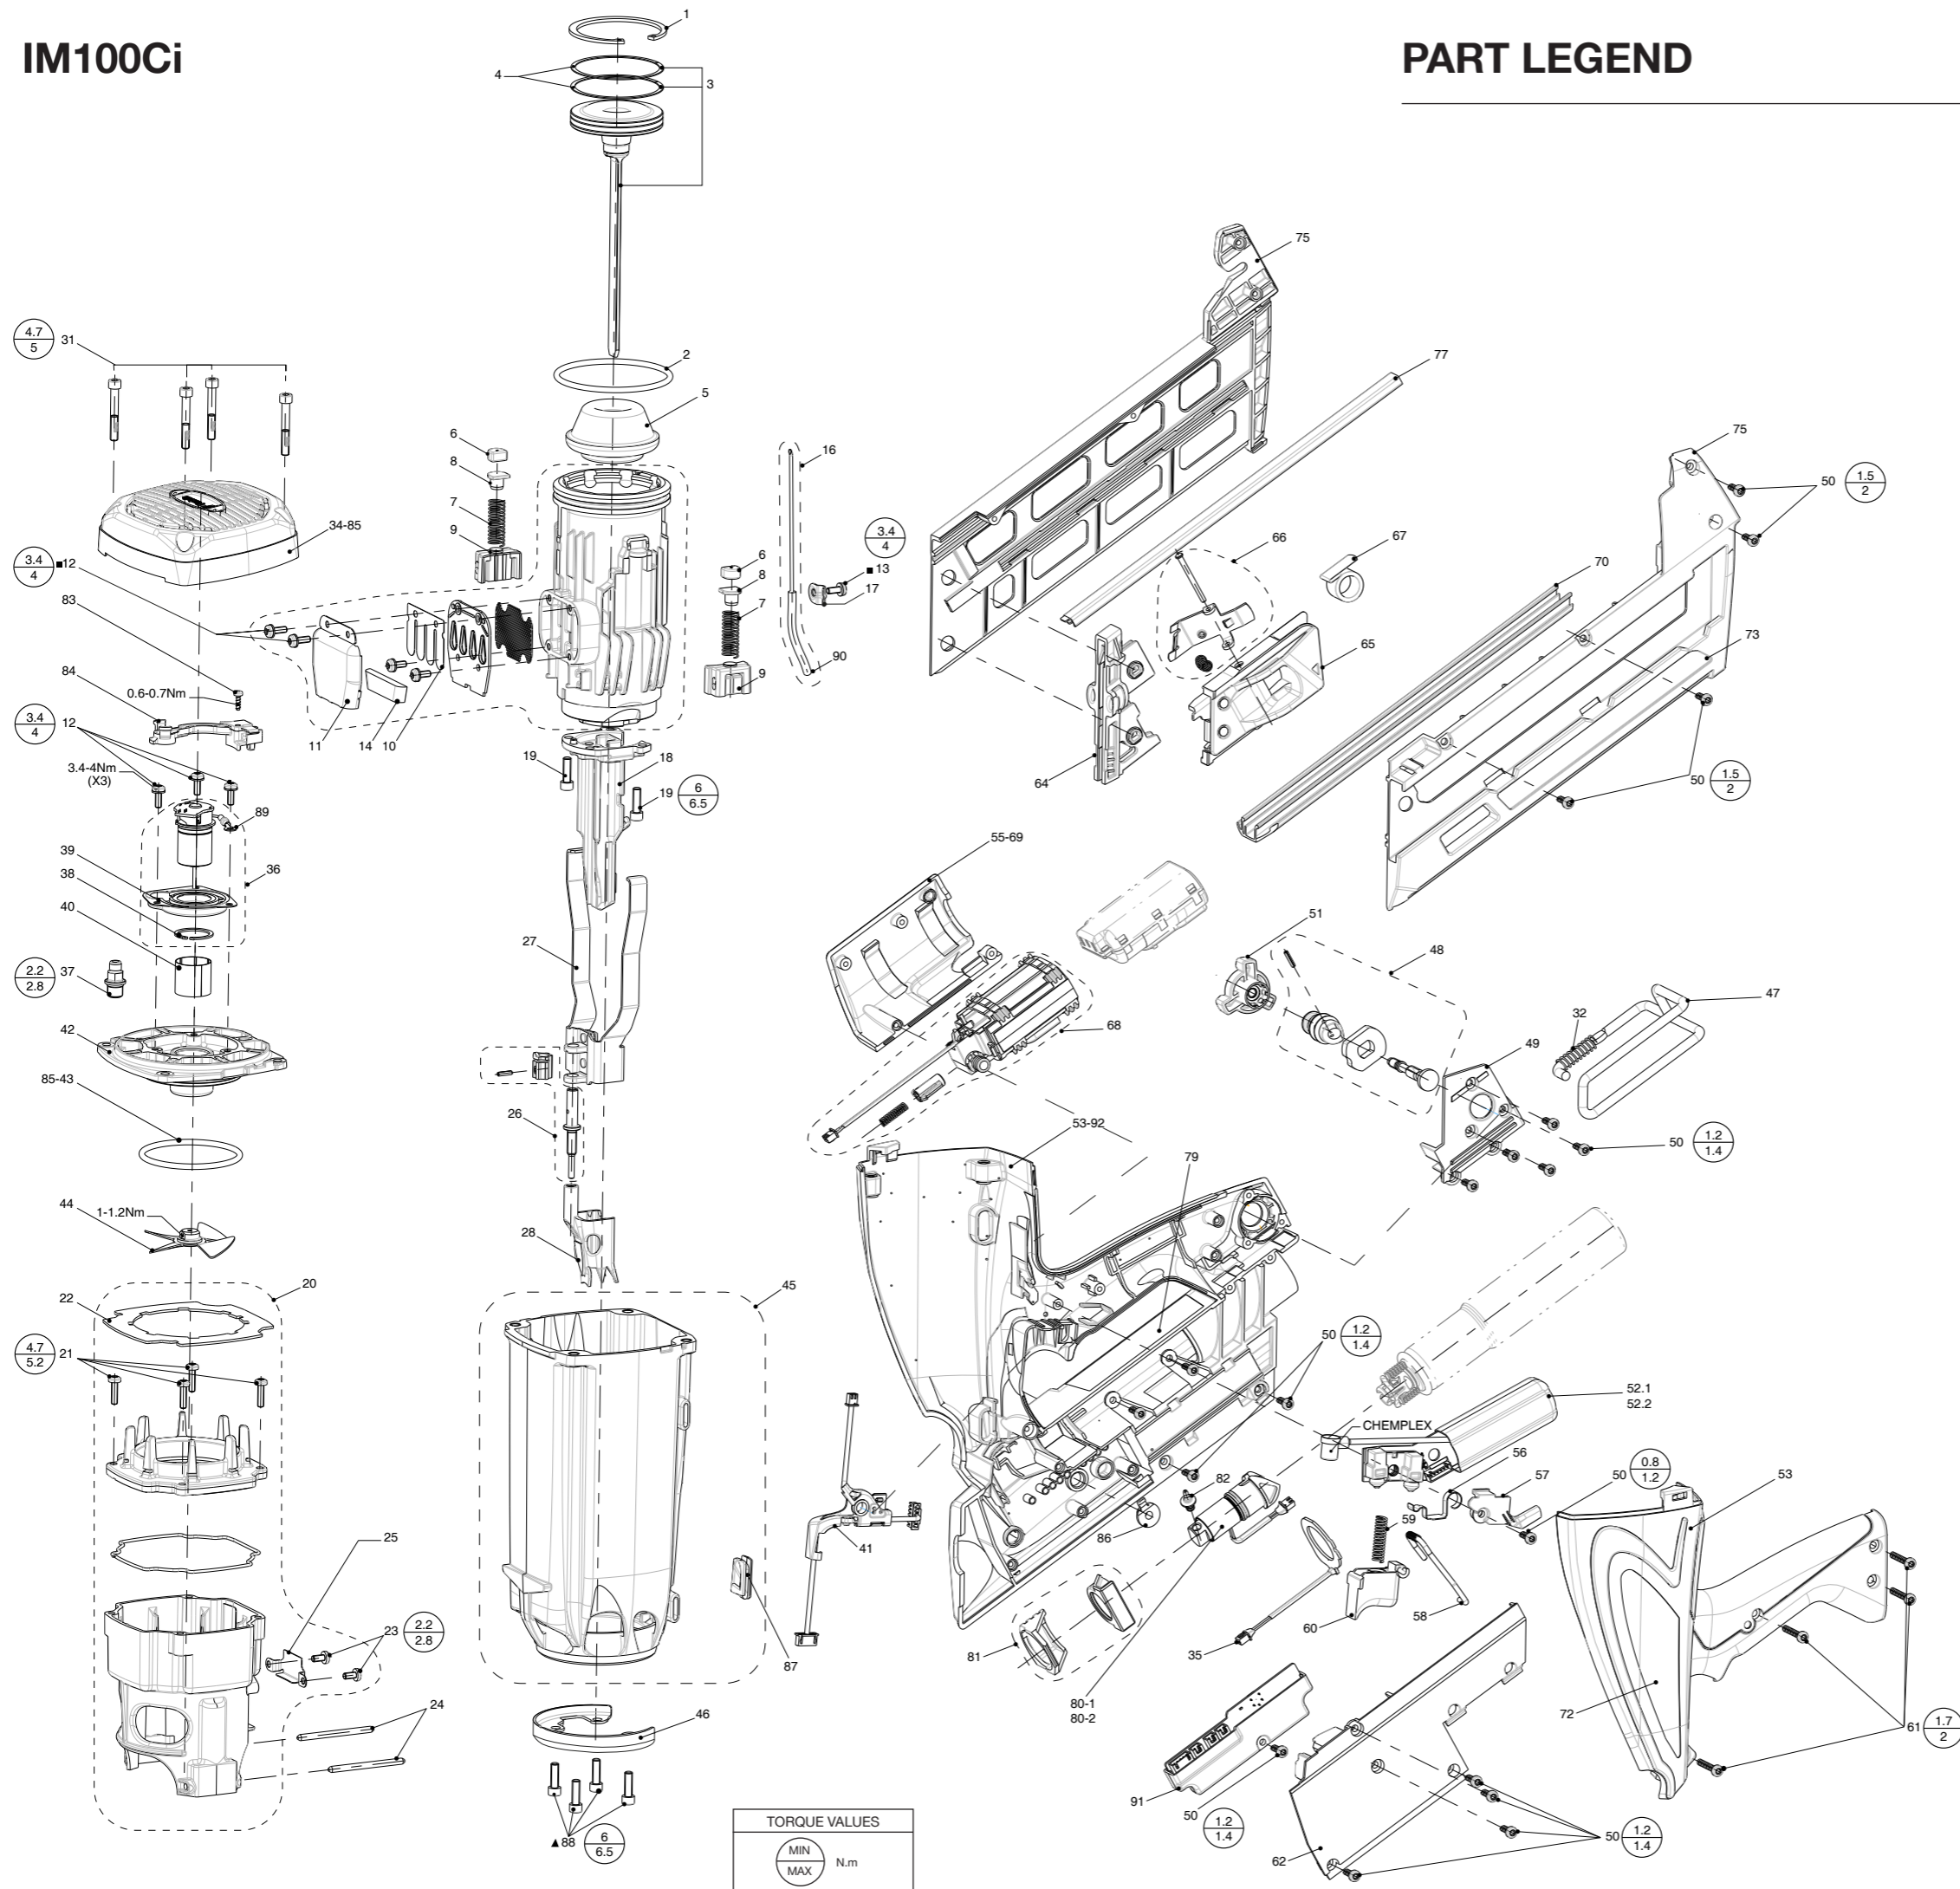

TOOL SCHEMATIC AND PARTS

Paslode
An Illinois Tool Works Company
Route de Lyon - BP 104
F - 26501 Bourg Les Valence - Cedex France

018187-2
09/16

1	336680	1	Retainer ring
2	013743	1	Cylinder o-ring
3	014720	1	Piston assembly
4	336670	2	Piston ring
5	014721	1	Bumper
6	013758	2	Rubber stop
7	013779	2	Combustion chamber spring
8	019071	2	Combustion chamber spring guide
9	019072	2	Combustion chamber spring assembly
10	336560	1	Reed valve
11	336580	1	Muffler cover
■ 12	405141	5	Screw swage form 4-11
■ 13	405140	1	Screw swage form 4-9
14	336570	1	Muffler
15	014722	1	Cylinder assembly
16	013737	1	Injection pipe assembly
17	013738	1	Bracket fuel line
18	014723	1	Nose
■ 19	013796	2	Screw CHC M5-16
20	013749	1	Combustion Chamber Assembly
21	900456	4	Screw swage form 4-15
22	013750	1	Seal
23	013805	2	Screw taptite 4x8
24	013781	2	Combustion chamber stop pin
25	019073	1	Combustion chamber lock out
26	014725	1	Knob assembly
27	013744	1	Upper probe assembly
28	014726	1	Probe
31	013797	4	Screw CHC M5-35
32	019075	1	Hook spring
33	013748	1	Filter
34	019121	1	Cap
35	019076	1	Antenna
36	019077	1	Motor assembly
37	013731	1	Spark plug assembly (901706)
38	321610	1	Retaining ring
39	334310	1	Motor mount
40	321590	1	Motor sleeve
41	019078	1	Wire assembly
42	013740	1	Cylinder head
43	321650	1	Cylinder head O-Ring
44	321660	1	Fan blade assembly
45	013769	1	Carter
46	013787	1	Nose protection
47	019079	1	Hook assembly
48	013792	1	Magazine ball assembly
49	019081	1	Cover ball
50	013798	19	Screw Eco-syn Torx 4x12
51	013793	1	Magazine knob
52-1	019096	1	Red S-MEFI
52-2	019097	1	Black S-MEFI
53	019082	1	Handle assembly
55	019106	1	Handle label
56	013734	1	Contact level
57	013785	1	Contact plate
58	019084	1	Combustion chamber lock bar
59	013783	1	Trigger spring
60	019119	1	Trigger
61	013799	4	Screw Eco-syn Torx 4x25
62	019085	1	Handle cover
64	014729	1	Shear block
65	013761	1	Follower assembly
66	014730	1	Follower button assembly
67	013767	1	Follower spring
68	019086	1	Battery terminal assembly
69	019092	1	Battery cap
70	014731	1	Cover plate magazine
72	019115	1	Assembly carter labels
73	019104	1	Magazine label
75	014732	1	Magazine assembly
77	014733	1	Nail channel
79	019105	1	Name plate label
80-1	019116	1	Red electrovalve assembly
80-2	019117	1	Black electrovalve assembly
81	019088	1	Eject button assembly
82	013739	1	Electrovalve plug connection
83	404702	1	Screw thread forming 6 x 3/8
84	013808	1	Wires guide
85	013231	1	Maintenance kit (filter + o'ring)
86	019089	1	Power button
87	013812	1	Electrovalve heat protection
▲ 88	013813	4	Screw CHC M5-16
89	014771	1	Fan motor ground wire
90	014772	1	Rubber fuel injection tube
91	019091	1	DEL assembly
92	019118	1	Gauges sticker